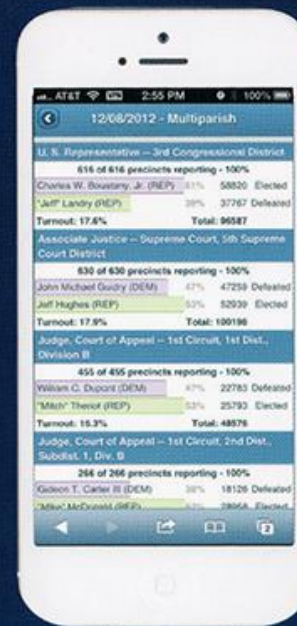

GET THE APP

www.GeauxVote.com

TOM SCHEDLER
SECRETARY OF STATE
225.922.2880

WHERE TO VOTE

INSTANT ELECTION RESULTS

WHAT'S ON THE BALLOT